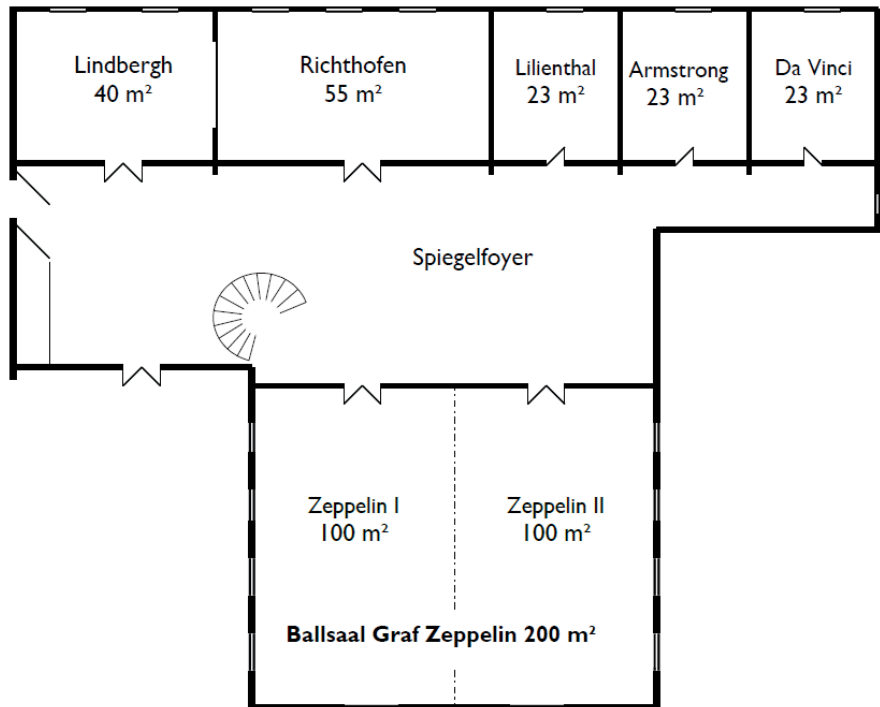

CONFERENCES | MEETINGS | EVENTS

OVERVIEW GROUND FLOOR