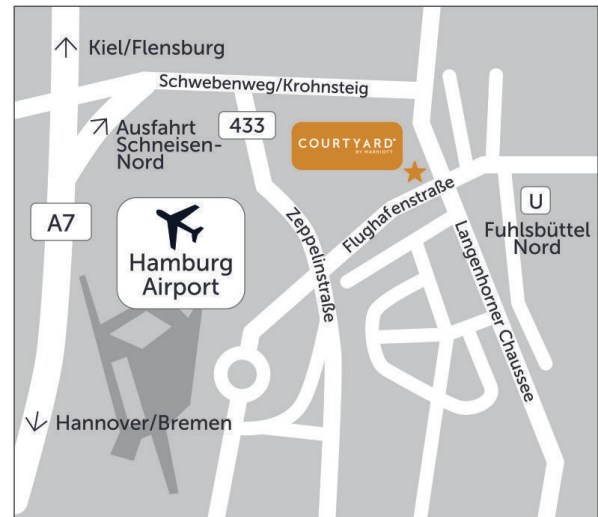

COURTYARD AQUA VITAL
Fitness room
24h mini market in the lobby
Business corner
Underground parking
Complimentary airport
shuttle

Courtyard by Marriott Hamburg Airport
Flughafenstraße 47
22415 Hamburg, Germany
+49 (0)40 53102 388 | bankett@airporthh.com

€ 141,00 PER PERSON & DAY (Low Season)
€ 146,00 PER PERSON & DAY (High Season)

LOCATION | BONUS POINTS | SUSTAINABILITY

DISTANCES

Hamburg Airport - 600 m

S-Bahn - 600 m

U-Bahn Station Fuhlsbüttel-Nord - 150 m

Hauptbahnhof - 10 km (direct U-Bahn-connection)

Autobahn A7 - 6 km

MARRIOTT
BONVOY[™]

BENEFITS & EXPERIENCES

- Benefit from free membership with advantages such as free Wi-Fi, member rates and mobile check-in service.
- Earn points when you stay at more than 7,900 hotels with 30 hotel brands worldwide as well as with other partners.
- Use your points for free nights, flights, car rentals and unforgettable experiences.